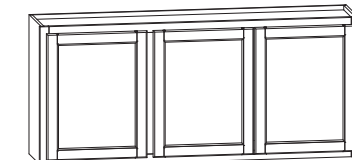

Installs in a 24" x 24" wall area

**FINISHED DOOR STYLES:**  
• 30" height includes one adjustable shelf  
• 36" and 42" heights include two adjustable shelves

**UNFINISHED DOOR STYLE:**  
• Includes one adjustable shelf

Wall Bridge	12"H	15"H	18"H
30"W	30"W	30"W	
36"W	36"W	36"W	

No shelf included

Tall Wall Bridge	23 1/2"H
30"W	
30"W x 15"D	
36"W	

**FINISHED DOOR STYLES:**  
• Include one adjustable shelf

**UNFINISHED DOOR STYLE:**  
• No shelf