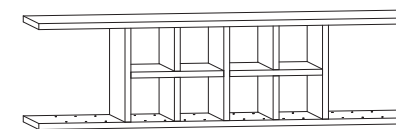

Wide Wall Bridge <sup>◇</sup>	23 1/2"H
54"W	

Includes one shelf

Wall Flex <sup>◆</sup>	30"H
18"W	

Open Shelves Organizer Cubes

Wall Flex <sup>◆</sup>	18"H
30"W	

Microwave Shelf included Open Shelves

Wall Flex cabinets come with the shelves and dividers to configure them your way. Our flex cabinets have finished matched interiors.